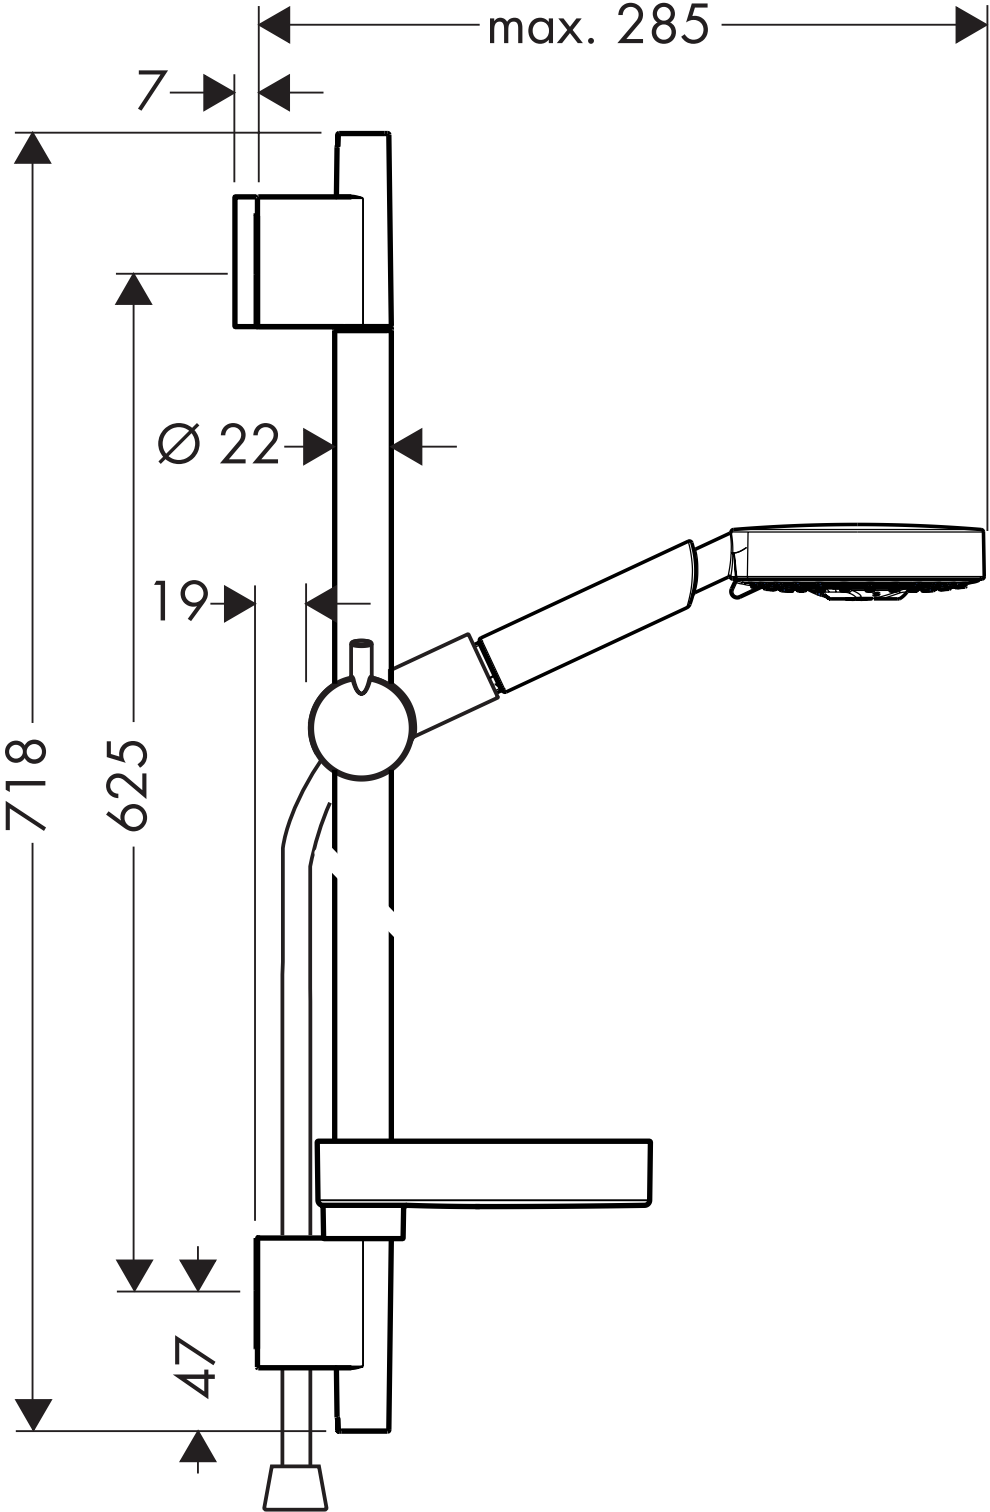

# HANSGROHE Raindance S

Brausenset 100 Air 3jet Unica'S Puro 650mm  
27882XXX

**hansgrohe**

AXOR | PHARO