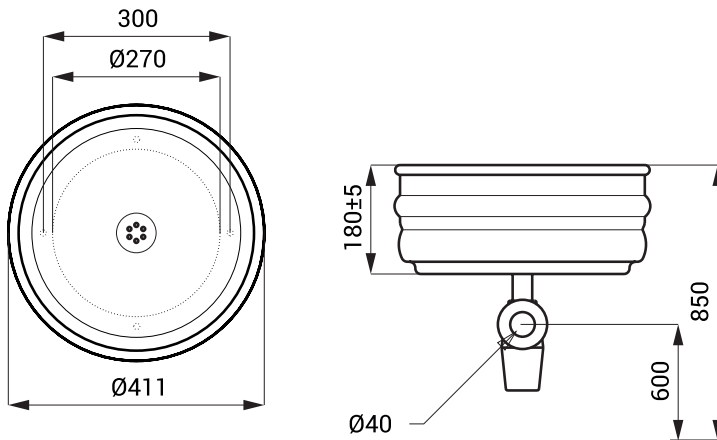

Stainless Steel Washbasin SLUN 77, SLUN 77A

SLUN 77

Characteristics

- stainless steel counter top washbasin
- assembling by screws
- material AISI - 304
- brushed finish

Dimensions

Supply Specification

SLUN 77 - Supply No. 93774 stainless steel washbasin, siphon, screw (4 pcs.), pad (4 pcs.)

SLUN 77A

Characteristics

- stainless steel wall hung washbasin
- with a tap hole
- material AISI - 304
- brushed finish

Dimensions

Supply Specification

SLUN 77A - Supply No. 93775 stainless steel washbasin, siphon, mounting set