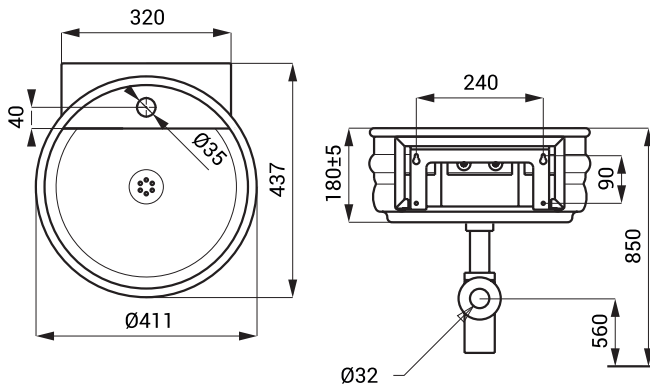

Stainless Steel Washbasin SLUN 77, SLUN 77A

SLUN 77

Characteristics

- stainless steel counter top washbasin
- assembling by screws
- material AISI - 304
- brushed finish

Dimensions

Supply Specification

SLUN 77 - Supply No. 93774 stainless steel washbasin, siphon, screw (4 pcs.), pad (4 pcs.)

SLUN 77A

Characteristics

- stainless steel wall hung washbasin
- with a tap hole
- material AISI - 304
- brushed finish

Dimensions

Supply Specification

SLUN 77A - Supply No. 93775 stainless steel washbasin, siphon, mounting set